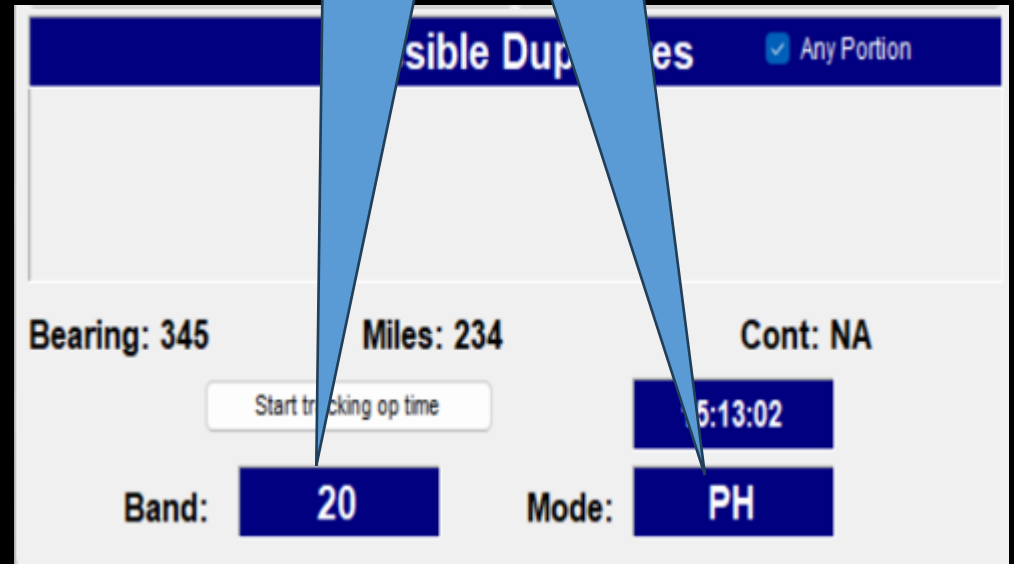

States Worked

Counties Worked

WB9LIB RS(T) Dubois 3:33:51 PM 19:33:51 UTC

Rig Interface

Rig Interface

USB
Cable

Needs Driver Installed

Automatically
populates
BAND & MODE