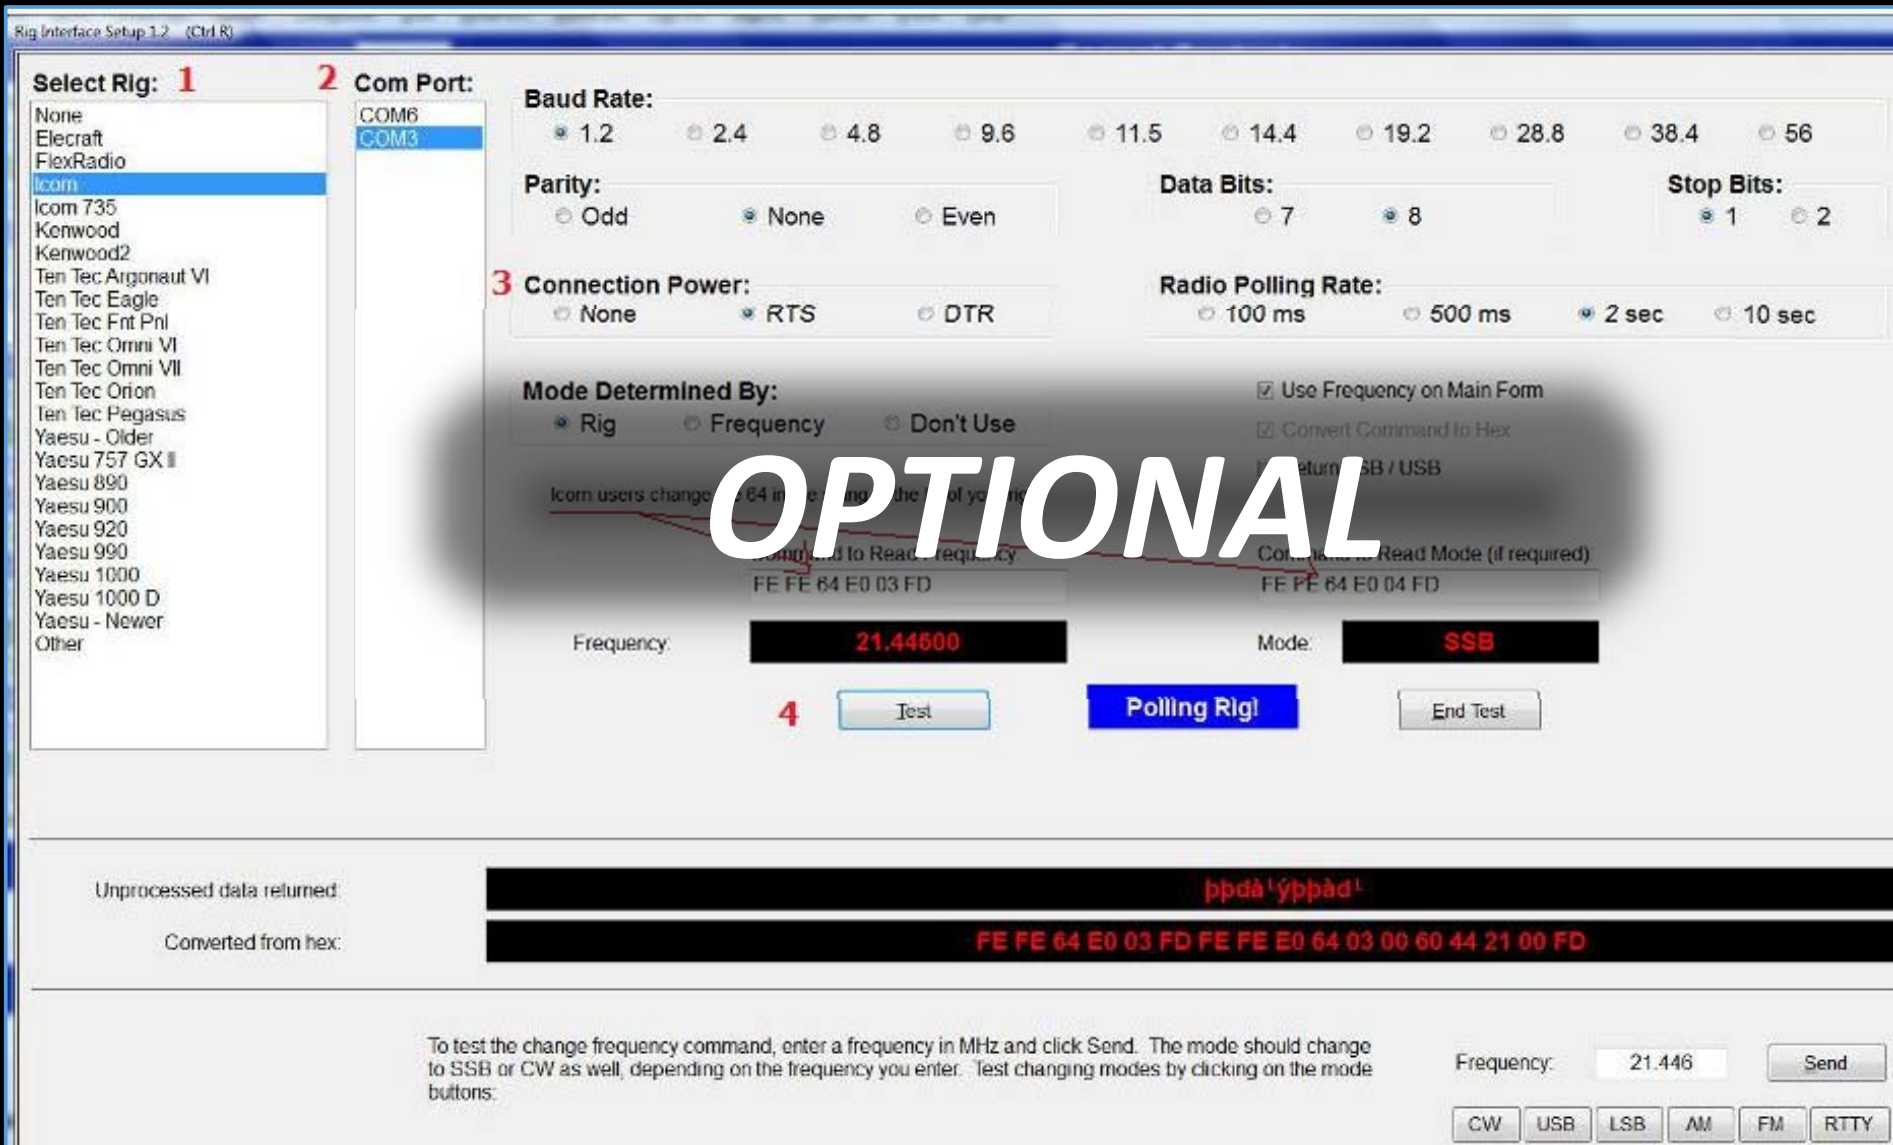

States Worked

Counties Worked

WB9LIB RS(T) Dubois

3:33:51 PM 19:33:51 UTC

Rig Interface

Rig Interface

USB
Cable

Needs Driver Installed

Automatically
populates
BAND & MODE

Refer to the N3FJP RIG INTERFACE HELP to interface the program to your radio (USB)