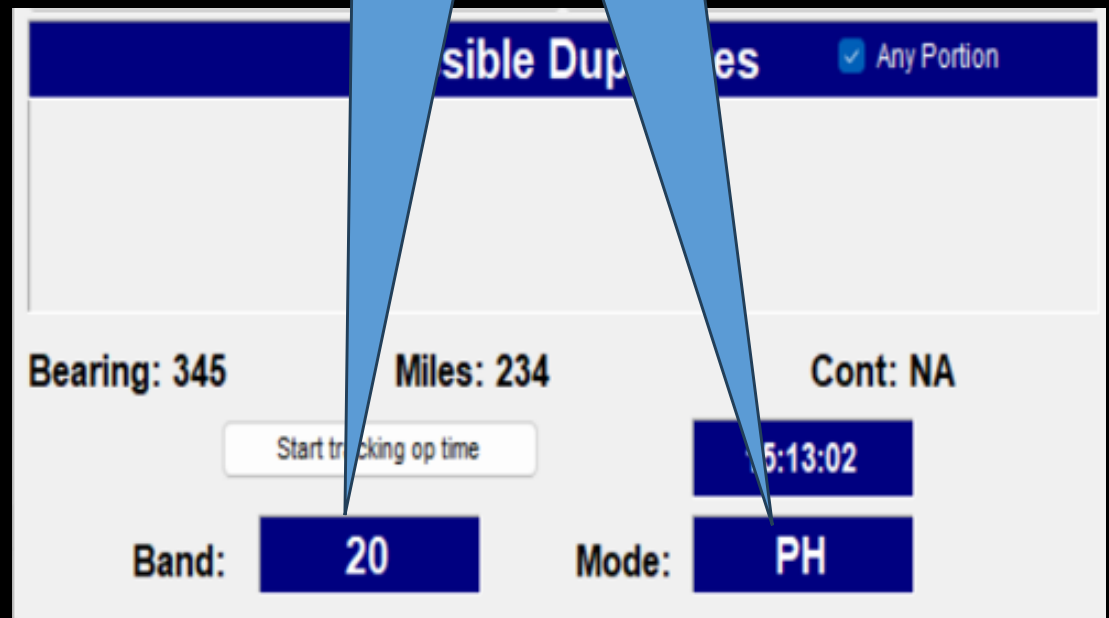

Rig Interface

USB
Cable

Needs Driver Installed

Automatically
populates
BAND & MODE