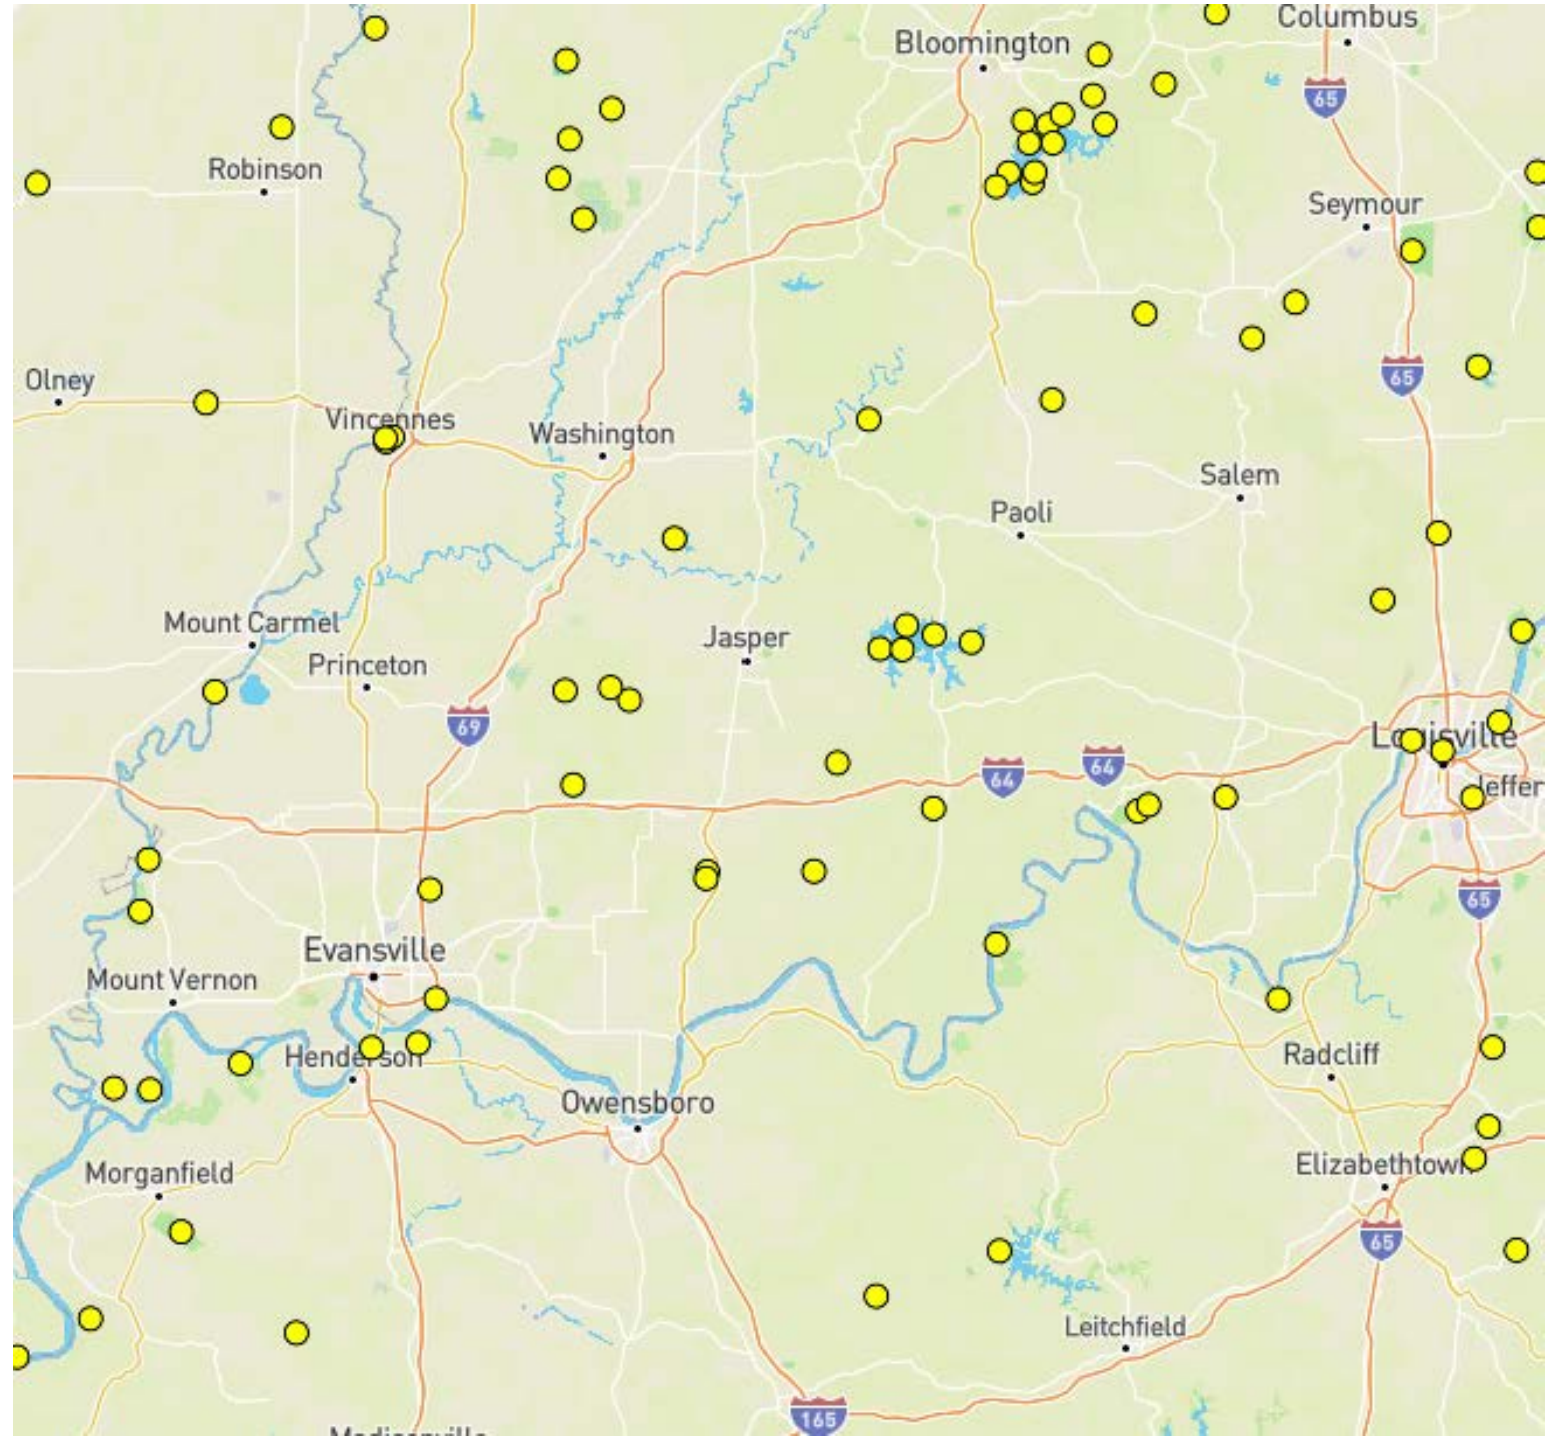

Local Map and References

- K4143 Patoka Lake Lick Fork
- K4172 Patoka Lake Jackson Recreation
- K4199 Glendale Fish & Wildlife
- K4198 Ferdinand Forest
- K0290 Patoka River National Wildlife
- K2259 Lincoln State Park
- K4667 Spencer County State Forest