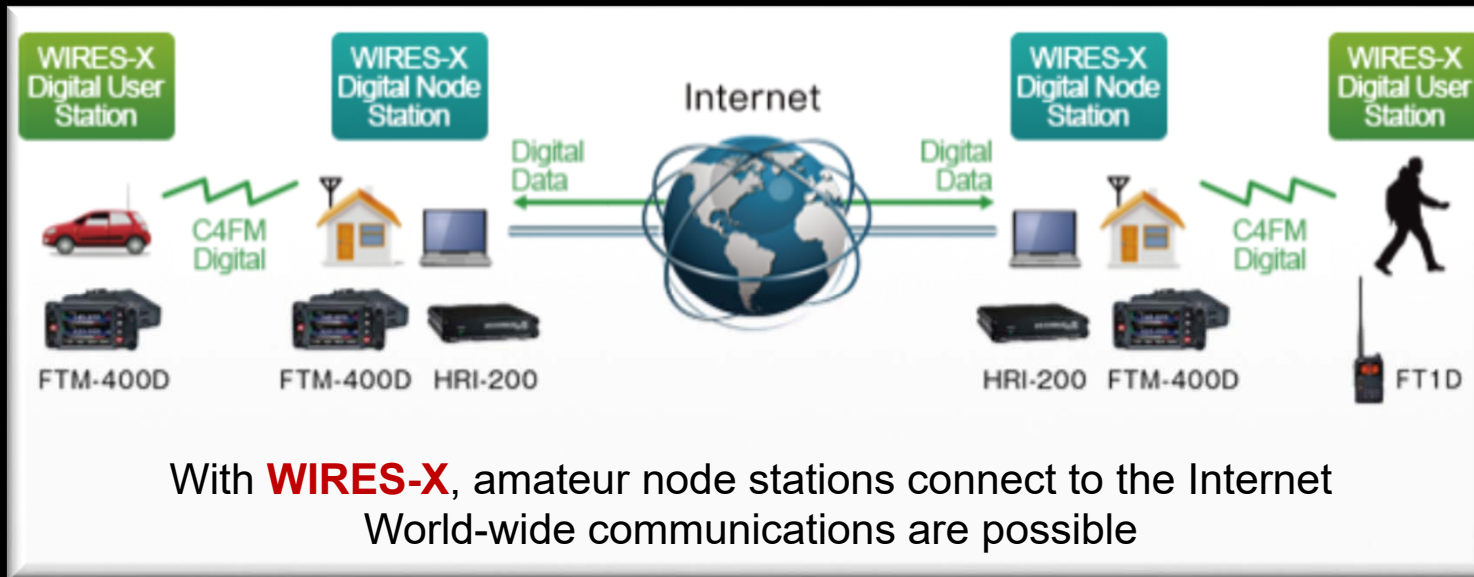

# Setting Up a Fusion Radio

Station Call Sign Automatically  
Displayed on Screen

**To Change Modes**

***YAESU***

***WIRES-X***

*Wide-Coverage Internet Repeater Enhancement System*

- **Many Yaesu System Fusion radios** can directly connect to WIREX-X via laptop (with interface cable)
  - Includes FT2D, FT3D, FT5D, FTM-100D, FTM-300D, FTM-400XD, and FTM-400D (with firmware update)
  - **Wireless hotspots** are available allowing wireless access at home from your HT or base station
  - **Several WIREX-X Repeaters** are available in Southwest Indiana

# WB9LIB DIRECT CONNECT TO THE INTERNET

WIRES-X
File(F) View(V) Connect(C) Tool(T) Help(H)

Room DETROIT-METRO(43274) member 12 nodes
Refresh Close

W8CSX-RPTR W8CSX
Send Node : W8CSX-RPTR ( 33148 ) / Mobile : W8CSX